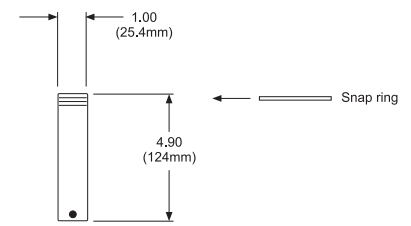

Model AP Dynamometer Dimensions

Dimensions in inches (mm)
 Drawing scales differ between capacities
 Dimensions subject to manufacturer /supplier tolerances and
 are subject to change without notice.

Low & Medium Capacities 500-20,000lb / 200-10,000kg

10" dial design

Standard Shackle

High Capacities 30,000-50,000lb / 15,000-20,000kg

For smaller, lighter and/or anchor shackles see Dillon APxtreme.

High Capacities 100,000lb / 50,000kg

For smaller, lighter and/or anchor shackles see Dillon APxtreme.