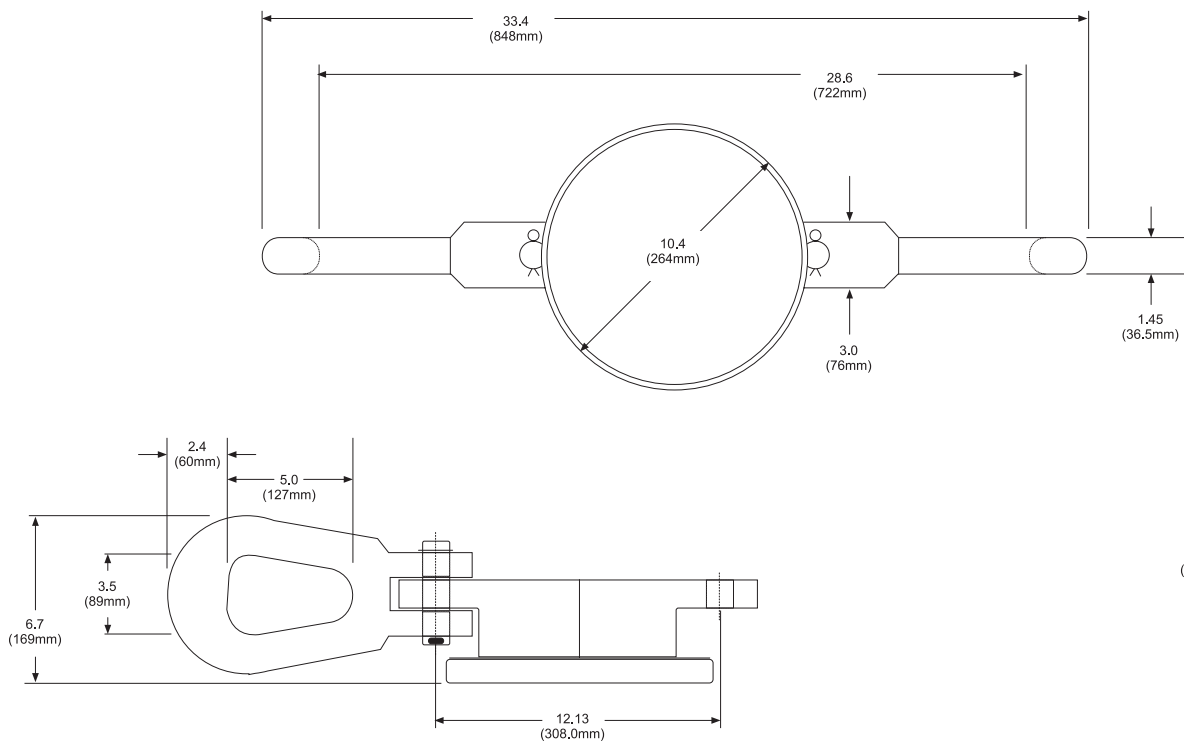

Kilogram Capacities

5" (125mm) Dial size		10" (250mm) Dial size		Ultimate Safety Factor	
<u>Part number</u>	<u>Cap x division size</u>	<u>Part number</u>	<u>Cap x division size</u>		
LOW	30006-0142	200 x 2	30007-0141	200 x 1	5:1
	30006-0134	500 x 5	30007-0133	500 x 2	5:1
	30006-0159	1,000 x 10	30007-0158	1,000 x 5	5:1
	30006-0126	2,000 x 20	30007-0125	2,000 x 10	5:1
	30006-0167	4,000 x 25	30007-0166	4,000 x 20	5:1
	30006-0175	5,000 x 50	30007-0174	5,000 x 20	5:1
	MED	30006-0118	10,000 x 100	30007-0117	10,000 x 50
HIGH		30784-0041	15,000 x 100	5:1	
		30784-0058	20,000 x 100	4:1	
		30332-0022	50,000 x 200	4:1	

Model AP Dynamometer Dimensions

Dimensions in inches (mm)
 Drawing scales differ between capacities
 Dimensions subject to manufacturer /supplier tolerances and
 are subject to change without notice.

Low & Medium Capacities 500-20,000lb / 200-10,000kg

10" dial design

Standard Shackle

High Capacities 30,000-50,000lb / 15,000-20,000kg

For smaller, lighter and/or anchor shackles see Dillon APxtreme.

High Capacities 100,000lb / 50,000kg

For smaller, lighter and/or anchor shackles see Dillon APxtreme.