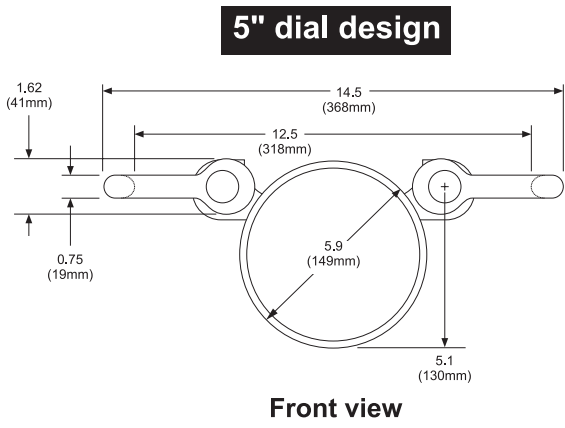

AP Dynamometer Specifications

See APxtreme Dynamometer specifications for critical and overhead lifting applications.

Pound Capacities

5" (125mm) Dial Size		10" (250 mm) Dial Size		Ultimate Safety Factor	
<u>Part number</u>	<u>Cap x division size</u>	<u>Part number</u>	<u>Cap x division size</u>		
LOW	30006-0019	500 x 5	30007-0018	500 x 2	5:1
	30006-0027	1,000 x 10	30007-0026	1,000 x 5	5:1
	30006-0035	2,000 x 20	30007-0034	2,000 x 10	5:1
	30006-0043	4,000 x 25	30007-0042	4,000 x 20	5:1
	30006-0050	5,000 x 50	30007-0059	5,000 x 20	5:1
	30006-0068	6,000 x 50	30007-0067	6,000 x 25	5:1
	30006-0076	8,000 x 50	30007-0075	8,000 x 50	5:1
	30006-0084	10,000 x 100	30007-0083	10,000 x 50	5:1
MED	30006-0092	15,000 x 100	30007-0091	15,000 x 100	5:1
	30006-0100	20,000 x 200	30007-0109	20,000 x 100	4.5:1
HIGH		30784-0017	30,000 x 200	5:1	
		30784-0025	40,000 x 200	4:1	
		30784-0033	50,000 x 200	3:1	
		30332-0014	100,000 x 500	4:1	

Kilogram Capacities

5" (125mm) Dial size		10" (250mm) Dial size		Ultimate Safety Factor	
<u>Part number</u>	<u>Cap x division size</u>	<u>Part number</u>	<u>Cap x division size</u>		
LOW	30006-0142	200 x 2	30007-0141	200 x 1	5:1
	30006-0134	500 x 5	30007-0133	500 x 2	5:1
	30006-0159	1,000 x 10	30007-0158	1,000 x 5	5:1
	30006-0126	2,000 x 20	30007-0125	2,000 x 10	5:1
	30006-0167	4,000 x 25	30007-0166	4,000 x 20	5:1
	30006-0175	5,000 x 50	30007-0174	5,000 x 20	5:1
	MED	30006-0118	10,000 x 100	30007-0117	10,000 x 50
HIGH		30784-0041	15,000 x 100	5:1	
		30784-0058	20,000 x 100	4:1	
		30332-0022	50,000 x 200	4:1	

Model AP Dynamometer Dimensions

Dimensions in inches (mm)
 Drawing scales differ between capacities
 Dimensions subject to manufacturer /supplier tolerances and
 are subject to change without notice.

Low & Medium Capacities 500-20,000lb / 200-10,000kg