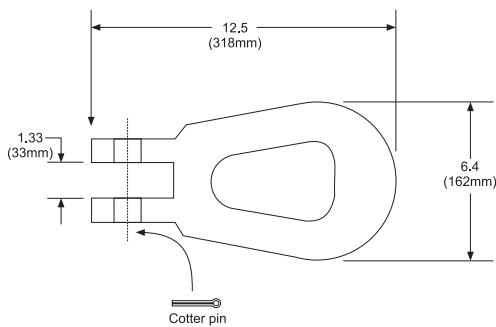

Kilogram Capacities

5" (125mm) Dial size		10" (250mm) Dial size		Ultimate Safety Factor	
<u>Part number</u>	<u>Cap x division size</u>	<u>Part number</u>	<u>Cap x division size</u>		
LOW	30006-0142	200 x 2	30007-0141	200 x 1	5:1
	30006-0134	500 x 5	30007-0133	500 x 2	5:1
	30006-0159	1,000 x 10	30007-0158	1,000 x 5	5:1
	30006-0126	2,000 x 20	30007-0125	2,000 x 10	5:1
	30006-0167	4,000 x 25	30007-0166	4,000 x 20	5:1
	30006-0175	5,000 x 50	30007-0174	5,000 x 20	5:1
	MED	30006-0118	10,000 x 100	30007-0117	10,000 x 50
HIGH		30784-0041	15,000 x 100	5:1	
		30784-0058	20,000 x 100	4:1	
		30332-0022	50,000 x 200	4:1	

Model AP Dynamometer Dimensions

Dimensions in inches (mm)
 Drawing scales differ between capacities
 Dimensions subject to manufacturer /supplier tolerances and
 are subject to change without notice.

Low & Medium Capacities 500-20,000lb / 200-10,000kg

10" dial design

Standard Shackle

High Capacities 30,000-50,000lb / 15,000-20,000kg

For smaller, lighter and/or anchor shackles see Dillon APxtreme.

High Capacities 100,000lb / 50,000kg

For smaller, lighter and/or anchor shackles see Dillon APxtreme.